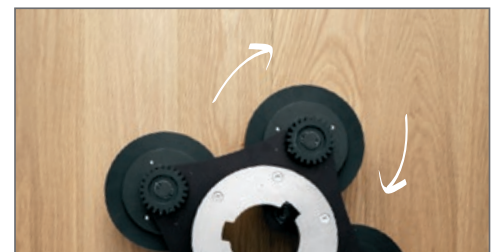

Cylindrical wire heads brush away soft wood

Simple attachment

Brushes and sanding discs are mounted onto the Bona Power Drive NEB, locked into place with just an easy click.