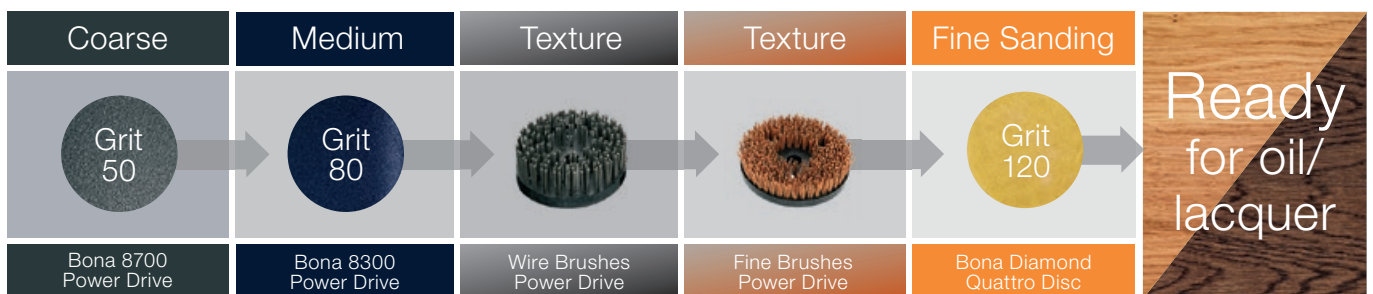

Stunning unique effects

Bringing out the grain

Counter-rotating cylindrical wire heads brush away the soft wood, creating ridges between the wood's grain to expose the natural pattern. This creates depth and texture.