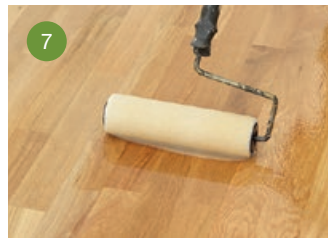

7 Apply second and third layer of Bona Mega ONE.