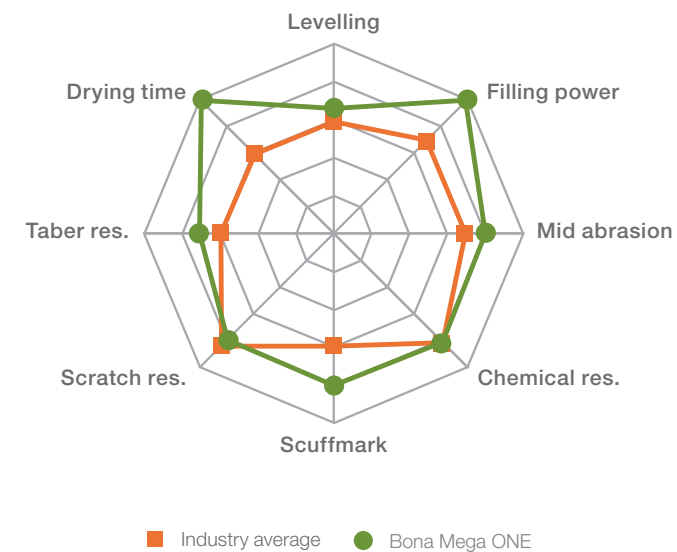

Pour out perfection

Outstanding in comparison

In tests comparing Bona Mega ONE to 6 of the leading 1-component waterborne finishes, Bona Mega ONE exceeded the industry average in 7 out of the 8 test criteria. With outstanding scuff and taber resistance, as well as superior fill, level and mid abrasion, Bona Mega ONE performs like no other.