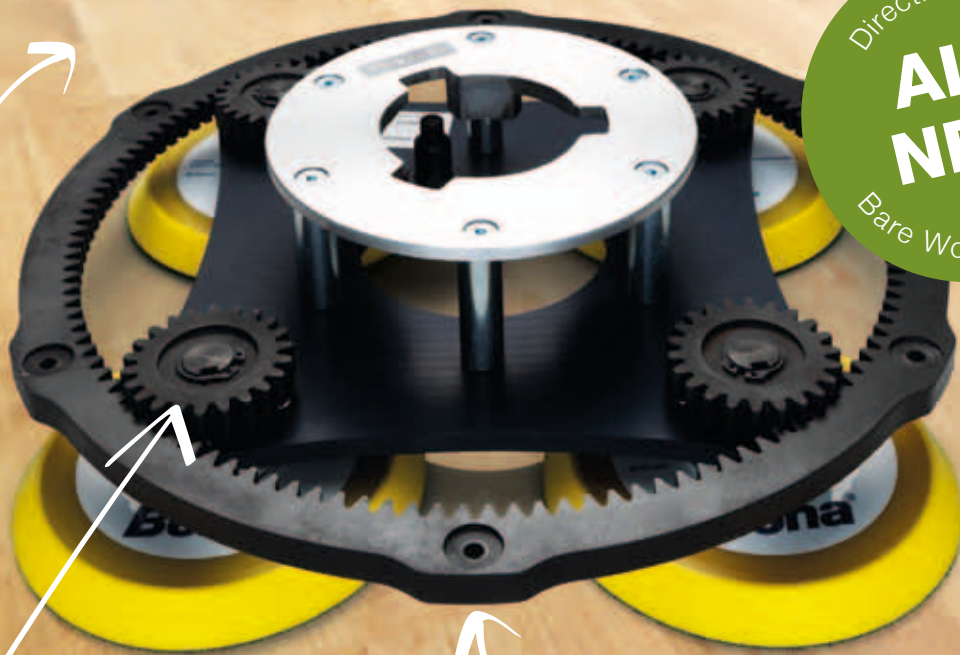

Bona Power Drive

Powerful direction-free bare wood sanding

Bona[®]

Powering Up the FlexiSand Pro System

Introducing the latest breakthrough in Bona's versatile FlexiSand Pro System, the Bona Power Drive, designed specifically for sanding down to bare wood.

Bona Power Drive is the world's first in direction-free bare wood sanding. Exclusively made for the Bona FlexiSand 1.5 machine, this truly all-directional disc sanding system delivers exceptional power for even tougher sanding challenges.

A Breakthrough in Sanding

Direction-free sanding

Geared for full power

Direction-free

**ALL
NEW**

Bare Wood Sanding

Designed for FlexiSand 1.5

Effective and easy to operate, the Bona Power Drive transforms bare wood sanding into a smooth, simple and manageable process. With this new development, the all-

Easy to Operate

Direction-free operation allows the machine to be handled with ease, even in narrow spaces. The vertical rotating discs eliminates the risk of drum marks on the wooden floor and ensures a perfectly flat and smooth surface.