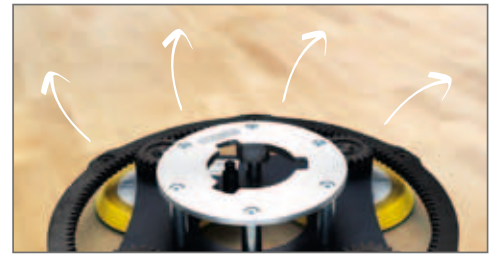

A Breakthrough in Sanding

Direction-free sanding

Geared for full power

Direction-free

**ALL
NEW**

Bare Wood Sanding

Designed for FlexiSand 1.5

Effective and easy to operate, the Bona Power Drive transforms bare wood sanding into a smooth, simple and manageable process. With this new development, the all-

Easy to Operate

Direction-free operation allows the machine to be handled with ease, even in narrow spaces. The vertical rotating discs eliminates the risk of drum marks on the wooden floor and ensures a perfectly flat and smooth surface.

Direction-free sanding for optimum smoothness

Minimises edge sanding

The unique system design allows sanding movement exceptionally close to walls. It leaves only 2-3 cm of surface width that requires manual edge sanding, saving both time and labour.