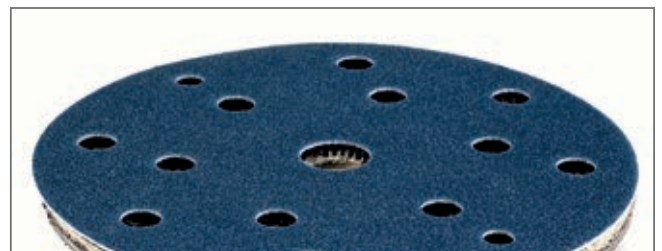

### The ideal companion

Bona SupraFlex is the ideal companion and supports all functions of the Bona Power Drive NEB. From bare wood, to fine sanding and wire brushing for creative effects, this high performance edging tool enables unique 2-dimensional colour and brushed effects, right up to the edge.

### Added extras

Bona SupraFlex is presented in a handy Bona by Flex carry case, which also contains a dust guard, vacuum hose and Velcro sanding pad. The dust guard connects to the DCS 70 with ease, to enable healthy, dust-free sanding.

### Power and flexibility

With its powerful 1400 W motor, Bona SupraFlex features stepless speed selection for easy speed adjustment, as well as reduced noise. Its low height enables it to reach difficult areas, while its M14 tool fixture allows easy changing from sanding pads to brushing with new Bona Cup Brushes, with just a simple twist.

Moveable head with quick snap makes it easy to get close to walls and hard-to-reach areas.

**Note**

Use at lowest speed for optimal control when brushing edges with Bona SupraFlex.