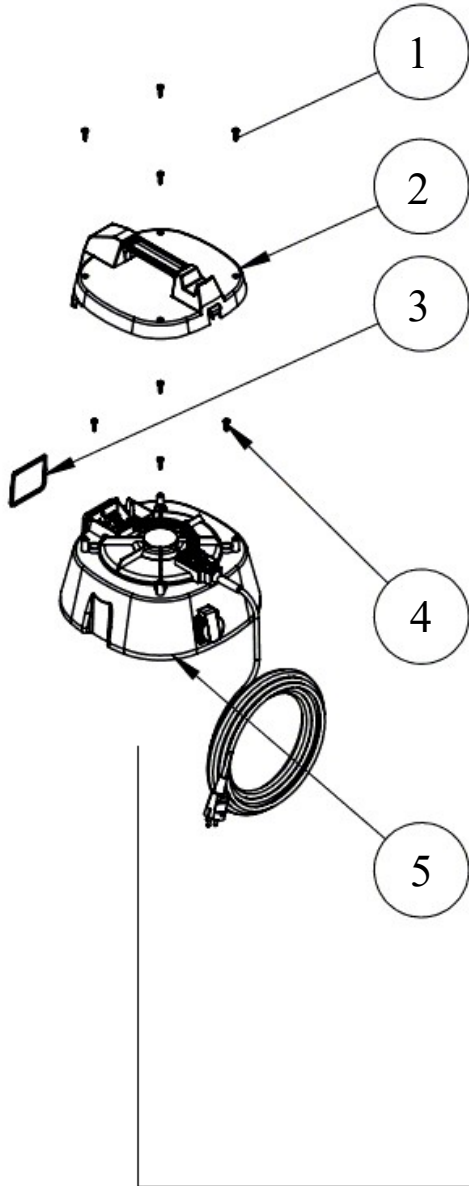

Bona[®]

BONA DCS25

BONA AB

Assembly diagram

BONA DCS25

BONA AB		Assembly diagram		BONA DCS25
Pos.		DESCRIPTION	QTY	VARE/ITEM No.
1		Plastitescrew 5 x 20mm	4	
2		Top handle	1	
3		Gasket	1	
4		Plastitescrew 5 x 20mm	4	
5		See: Power Head Top	-	
6		Plastitescrew 5 x 20mm	6	
7		See: Power Head Lower part	-	
8		Gasket	1	
9		See: Filter/motor base	-	
10		Gasket	1	
11		Membrane filter	1	
12		See: Container base	-	

BONA AB

Spare parts: Power Head Top

BONA DCS25

BONA AB		Spare parts: Power Head Top		BONA DCS25
Pos.		DESCRIPTION	QTY	VARE/ITEM No.
1		Machine screw M3x16mm	2	
2		Cable clamp	1	
3		Cable entry	1	
4		Mains cord Schuko plug, 8.00 m	1	
5		Collector ring	1	
6		Seal / Gasket	1	
7		Power Socket – Schuko	1	
8		Tapping screw M4.2 x 19	4	
9		Y-split - earthing	1	
10		Wire set	1	
11		Plastitescrew 5 x 20mm	2	
12		Switch	1	
13		Switch red light	1	
14			1	
15		Plastitescrew 2.9 x 19	1	
16		Terminal block/3	1	
17		Black Power Head top	1	
18		Foam Block	1	

BONA AB

Spare parts: Power Head Lower part

BONA DCS25

BONA AB		Spare parts: Power Head Lower part		BONA DCS25
Pos.		DESCRIPTION	QTY.	VARE/ITEM NO.
1		Plastitescrew 5 x 20mm	2	
2		Wire set	1	
3		Earthing wire	1	
4		Wire for buzzer with LED	1	
5		Electronics	1	
6		Pressure switch	1	
7		Buzzer	1	
8		Silicone hoses	1	
9		Plastitescrew 5 x 20mm	3	
10		Air guide plate	1	
11		Muffler foam	1	
12		Plastitescrew 5 x 20mm	6	
13		Air blind hood	1	
14		Motorwire	2	
15		Gasket	1	
16		Restrainer ring	1	
17		Motor 1450W	1	
18		Lower Gasket	1	
19		Motor mounting plate	1	