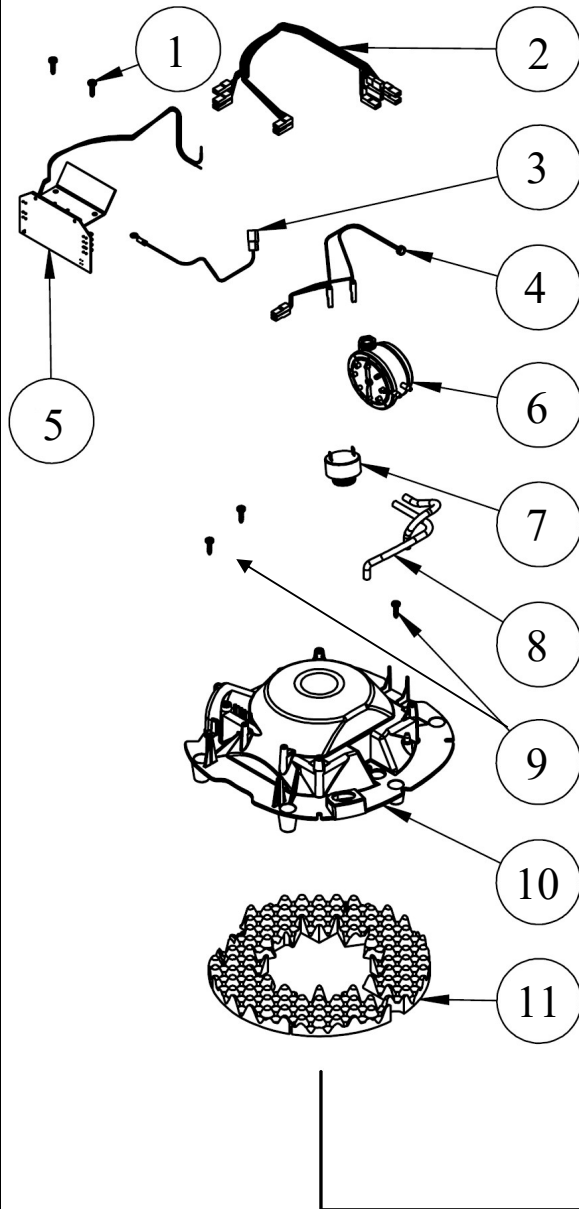

Bona[®]

BONA DCS25

BONA AB

Assembly diagram

BONA DCS25

BONA AB		Assembly diagram		BONA DCS25
Pos.		DESCRIPTION	QTY	VARE/ITEM No.
1		Plastitescrew 5 x 20mm	4	
2		Top handle	1	
3		Gasket	1	
4		Plastitescrew 5 x 20mm	4	
5		See: Power Head Top	-	
6		Plastitescrew 5 x 20mm	6	
7		See: Power Head Lower part	-	
8		Gasket	1	
9		See: Filter/motor base	-	
10		Gasket	1	
11		Membrane filter	1	
12		See: Container base	-	

BONA AB

Spare parts: Power Head Top

BONA DCS25

BONA AB		Spare parts: Power Head Top		BONA DCS25
Pos.		DESCRIPTION	QTY	VARE/ITEM No.
1		Machine screw M3x16mm	2	
2		Cable clamp	1	
3		Cable entry	1	
4		Mains cord Schuko plug, 8.00 m	1	
5		Collector ring	1	
6		Seal / Gasket	1	
7		Power Socket – Schuko	1	
8		Tapping screw M4.2 x 19	4	
9		Y-split - earthing	1	
10		Wire set	1	
11		Plastitescrew 5 x 20mm	2	
12		Switch	1	
13		Switch red light	1	
14			1	
15		Plastitescrew 2.9 x 19	1	
16		Terminal block/3	1	
17		Black Power Head top	1	
18		Foam Block	1	

BONA AB

Spare parts: Power Head Lower part

BONA DCS25

BONA AB		Spare parts: Power Head Lower part		BONA DCS25
Pos.		DESCRIPTION	QTY.	VARE/ITEM NO.
1		Plastitescrew 5 x 20mm	2	
2		Wire set	1	
3		Earthing wire	1	
4		Wire for buzzer with LED	1	
5		Electronics	1	
6		Pressure switch	1	
7		Buzzer	1	
8		Silicone hoses	1	
9		Plastitescrew 5 x 20mm	3	
10		Air guide plate	1	
11		Muffler foam	1	
12		Plastitescrew 5 x 20mm	6	
13		Air blind hood	1	
14		Motorwire	2	
15		Gasket	1	
16		Restrainer ring	1	
17		Motor 1450W	1	
18		Lower Gasket	1	
19		Motor mounting plate	1	