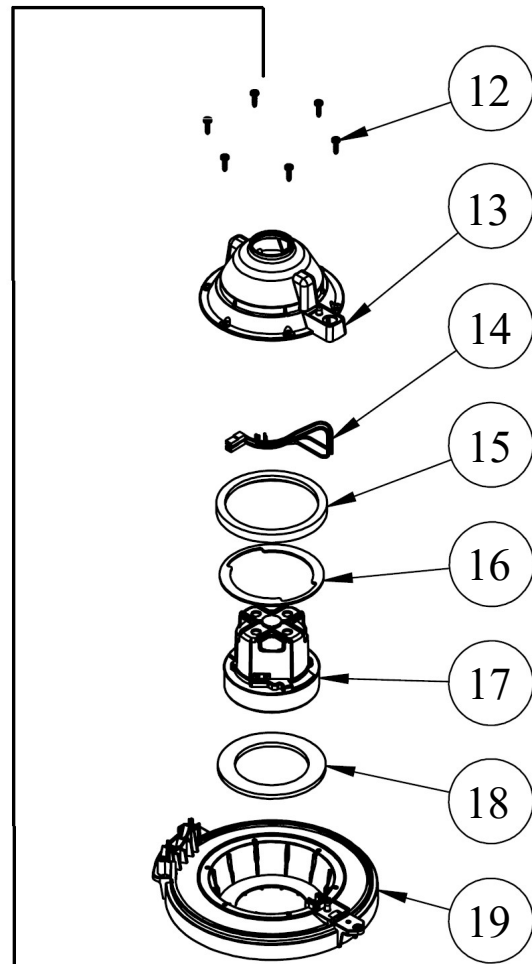

BONA AB

Spare parts: Power Head Lower part

BONA DCS25

BONA AB		Spare parts: Power Head Lower part		BONA DCS25
Pos.		DESCRIPTION	QTY.	VARE/ITEM NO.
1		Plastitescrew 5 x 20mm	2	
2		Wire set	1	
3		Earthing wire	1	
4		Wire for buzzer with LED	1	
5		Electronics	1	
6		Pressure switch	1	
7		Buzzer	1	
8		Silicone hoses	1	
9		Plastitescrew 5 x 20mm	3	
10		Air guide plate	1	
11		Muffler foam	1	
12		Plastitescrew 5 x 20mm	6	
13		Air blind hood	1	
14		Motorwire	2	
15		Gasket	1	
16		Restrainer ring	1	
17		Motor 1450W	1	
18		Lower Gasket	1	
19		Motor mounting plate	1