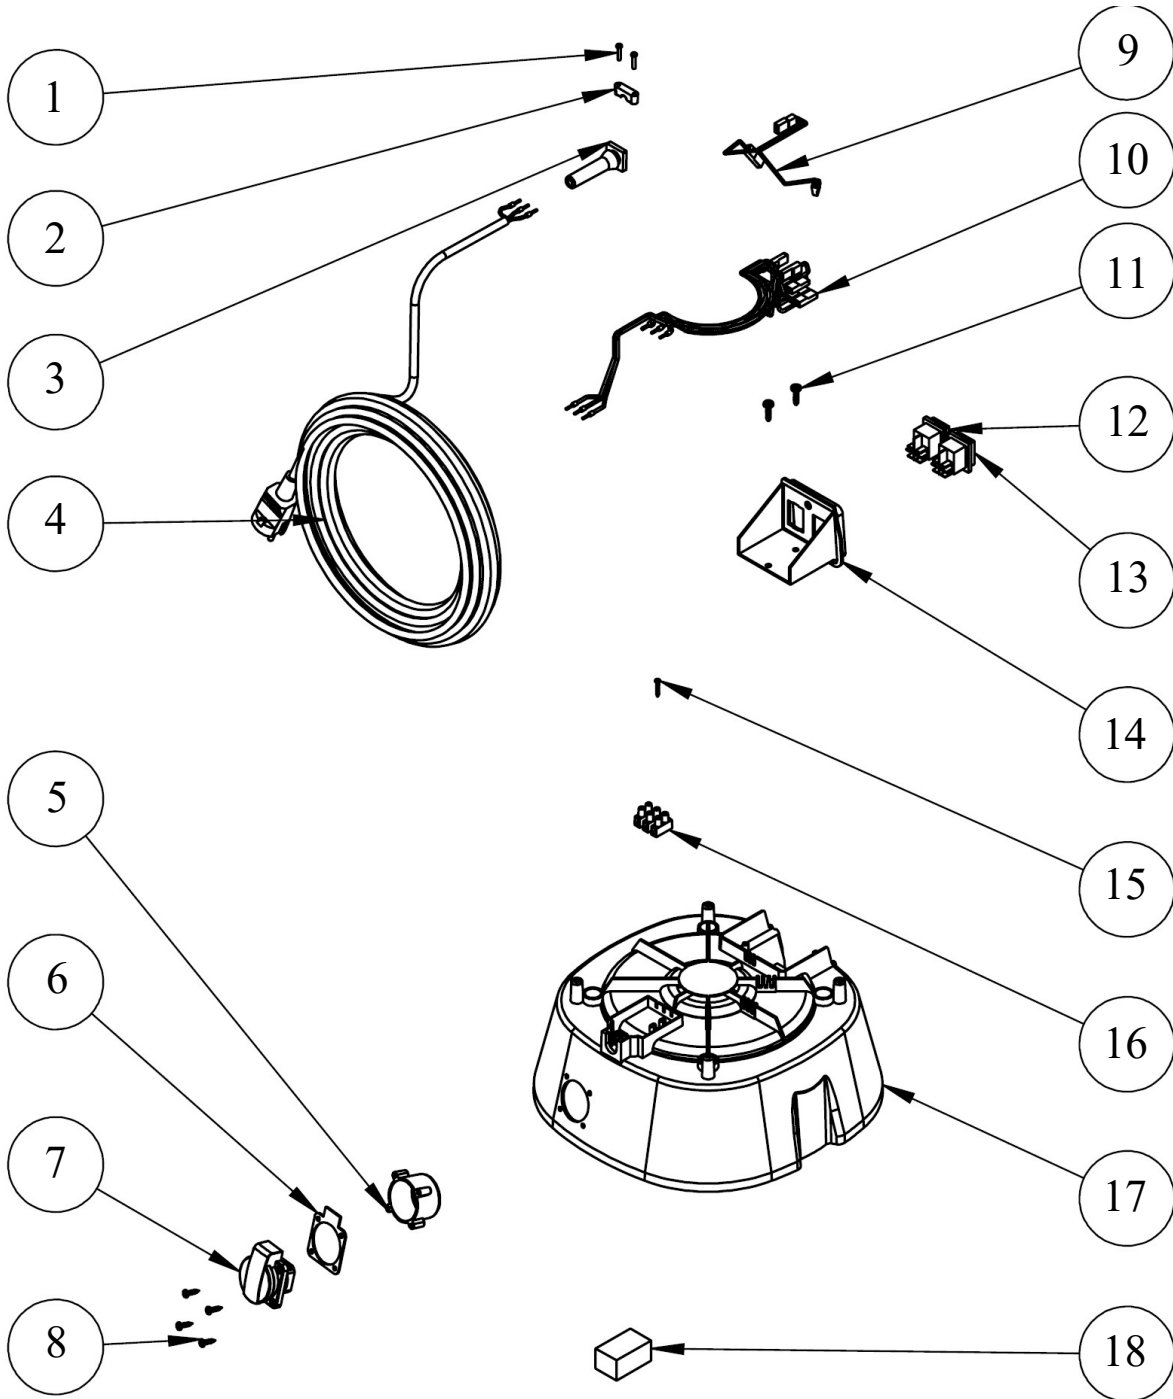

Bona[®]

BONA DCS25

BONA AB

Assembly diagram

BONA DCS25

BONA AB		Assembly diagram		BONA DCS25
Pos.		DESCRIPTION	QTY	VARE/ITEM No.
1		Plastitescrew 5 x 20mm	4	
2		Top handle	1	
3		Gasket	1	
4		Plastitescrew 5 x 20mm	4	
5		See: Power Head Top	-	
6		Plastitescrew 5 x 20mm	6	
7		See: Power Head Lower part	-	
8		Gasket	1	
9		See: Filter/motor base	-	
10		Gasket	1	
11		Membrane filter	1	
12		See: Container base	-	

BONA AB

Spare parts: Power Head Top

BONA DCS25

BONA AB		Spare parts: Power Head Top		BONA DCS25
Pos.		DESCRIPTION	QTY	VARE/ITEM No.
1		Machine screw M3x16mm	2	
2		Cable clamp	1	
3		Cable entry	1	
4		Mains cord Schuko plug, 8.00 m	1	
5		Collector ring	1	
6		Seal / Gasket	1	
7		Power Socket – Schuko	1	
8		Tapping screw M4.2 x 19	4	
9		Y-split - earthing	1	
10		Wire set	1	
11		Plastitescrew 5 x 20mm	2	
12		Switch	1	
13		Switch red light	1	
14			1	
15		Plastitescrew 2.9 x 19	1	
16		Terminal block/3	1	
17		Black Power Head top	1	
18		Foam Block	1	

BONA AB

Spare Parts: Filter/motor base

BONA DCS25

BONA AB		Spare Parts: Filter/motor base		BONA DCS25
Pos.		DESCRIPTION	QTY.	VARE/ITEM NO.
1		Plastitescrew 5 x 20mm	6	
2		Air guide ring	1	
3		Hexagon bolt M6x100mm	1	
4		Plastite screw 4.2 x 24mm SP	2	
5		Adapterring, compl.	1	
6		Chok Valve	1	
7		Stainless washer 18x6,4x1,6	1	
8		M6 Nut	1	
9		Distance piece, D.15/d.6mm x 30mm, flat	2	
10		M6 washer D.24 x 1mm	1	
11		Seal / Gasket D.25	1	
12		HEPA-filter	1	
13		Gasket	1	
14		M6 Nut	1	
15		Washer Ø100	1	
16		Fingerscrew	1	