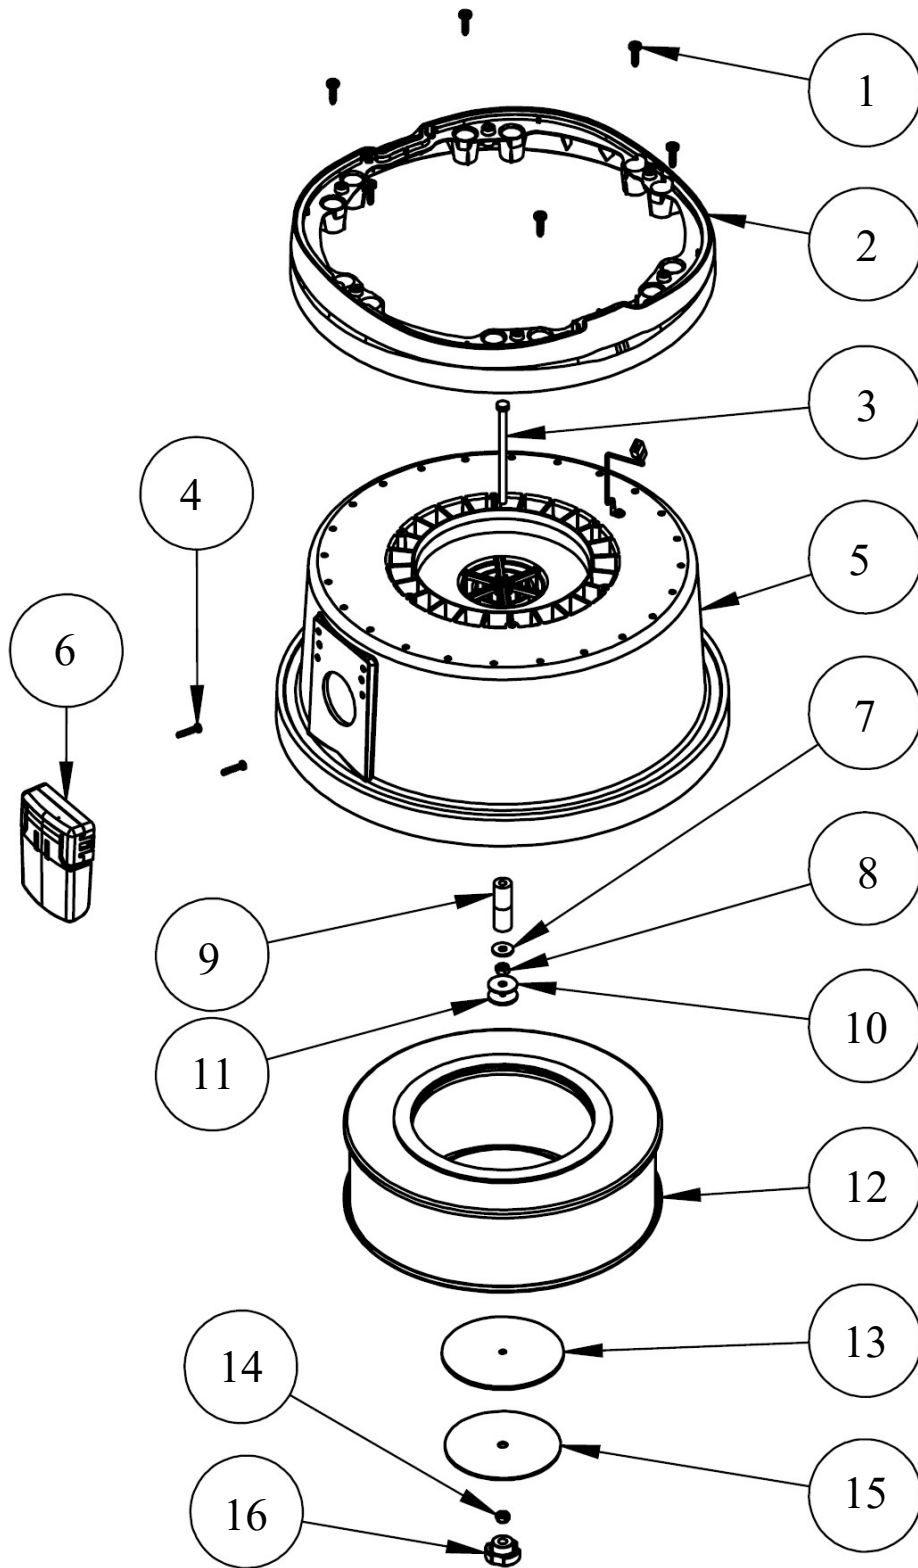

BONA AB

Spare parts: Power Head Top

BONA DCS25

BONA AB		Spare parts: Power Head Top		BONA DCS25
Pos.		DESCRIPTION	QTY	VARE/ITEM No.
1		Machine screw M3x16mm	2	
2		Cable clamp	1	
3		Cable entry	1	
4		Mains cord Schuko plug, 8.00 m	1	
5		Collector ring	1	
6		Seal / Gasket	1	
7		Power Socket – Schuko	1	
8		Tapping screw M4.2 x 19	4	
9		Y-split - earthing	1	
10		Wire set	1	
11		Plastitescrew 5 x 20mm	2	
12		Switch	1	
13		Switch red light	1	
14			1	
15		Plastitescrew 2.9 x 19	1	
16		Terminal block/3	1	
17		Black Power Head top	1	
18		Foam Block	1	

BONA AB

Spare parts: Power Head Lower part

BONA DCS25

BONA AB		Spare parts: Power Head Lower part		BONA DCS25
Pos.		DESCRIPTION	QTY.	VARE/ITEM NO.
1		Plastitescrew 5 x 20mm	2	
2		Wire set	1	
3		Earthing wire	1	
4		Wire for buzzer with LED	1	
5		Electronics	1	
6		Pressure switch	1	
7		Buzzer	1	
8		Silicone hoses	1	
9		Plastitescrew 5 x 20mm	3	
10		Air guide plate	1	
11		Muffler foam	1	
12		Plastitescrew 5 x 20mm	6	
13		Air blind hood	1	
14		Motorwire	2	
15		Gasket	1	
16		Restrainer ring	1	
17		Motor 1450W	1	
18		Lower Gasket	1	
19		Motor mounting plate	1	

BONA AB

Spare Parts: Filter/motor base

BONA DCS25

BONA AB		Spare Parts: Filter/motor base		BONA DCS25
Pos.		DESCRIPTION	QTY.	VARE/ITEM NO.
1		Plastitescrew 5 x 20mm	6	
2		Air guide ring	1	
3		Hexagon bolt M6x100mm	1	
4		Plastite screw 4.2 x 24mm SP	2	
5		Adapterring, compl.	1	
6		Chok Valve	1	
7		Stainless washer 18x6,4x1,6	1	
8		M6 Nut	1	
9		Distance piece, D.15/d.6mm x 30mm, flat	2	
10		M6 washer D.24 x 1mm	1	
11		Seal / Gasket D.25	1	
12		HEPA-filter	1	
13		Gasket	1	
14		M6 Nut	1	
15		Washer Ø100	1	
16		Fingerscrew	1	