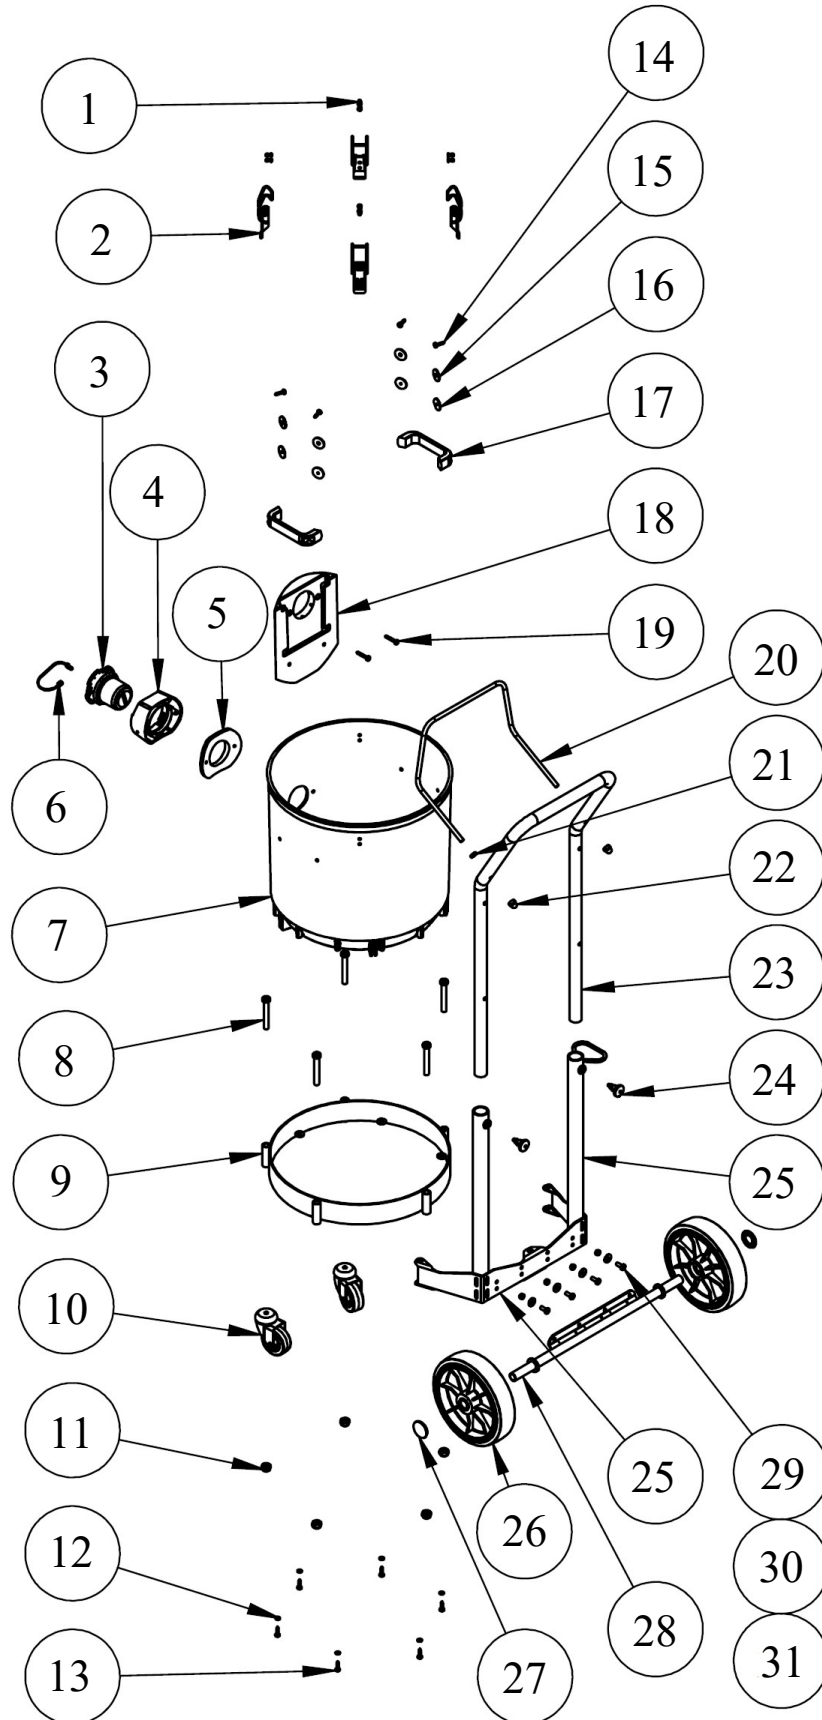

BONA AB

Spare Parts: Container base

BONA DCS25

BONA AB		Spare Parts: Container base		BONA DCS25
Pos.		DESCRIPTION	QTY.	VARE/ITEM No.
1		Rivet 4,8x14,5 blind	1	
2		Toggle latch - steel	4	
3		Stop-Plug for inlet	1	
4		Bajonet coupling	1	
5		Gasket	1	
6		Plastic ties	3	
7		Container Black WPP	1	
8		Allen screw M10x70mm	5	
9		Wheel base / no wheels	1	
10		Wheel	2	
11		M10 Lock nut	5	
12		Stainless washer	6	
13		Plastitescrew 5 x 20mm	6	
14		Plastitescrew 5 x 20mm	4	
15		Stainless washer 6x24x2	4	
16		Rubber gasket Ø25	4	
17		Handles Black	2	
18		Bag retainer for bajonet	1	
19		Tapping screw M5 x 32	2	
20		Stainless hose hook	1	
21		M8 Nut	2	
22		M8 – Closed	2	
23		Stainless handle	1	
24		Position bolt Ø6 GN822.1-6	2	
25		Wheel base grey RAL7031	1	
26		Wheel	2	
27		Starlock	2	
28		Wheel Axel	1	
29		Machine screw M6x16, inox	4	
30		Washer 18x6,4x1,6, inox	4	
31		M6 Lock nut, inox	4