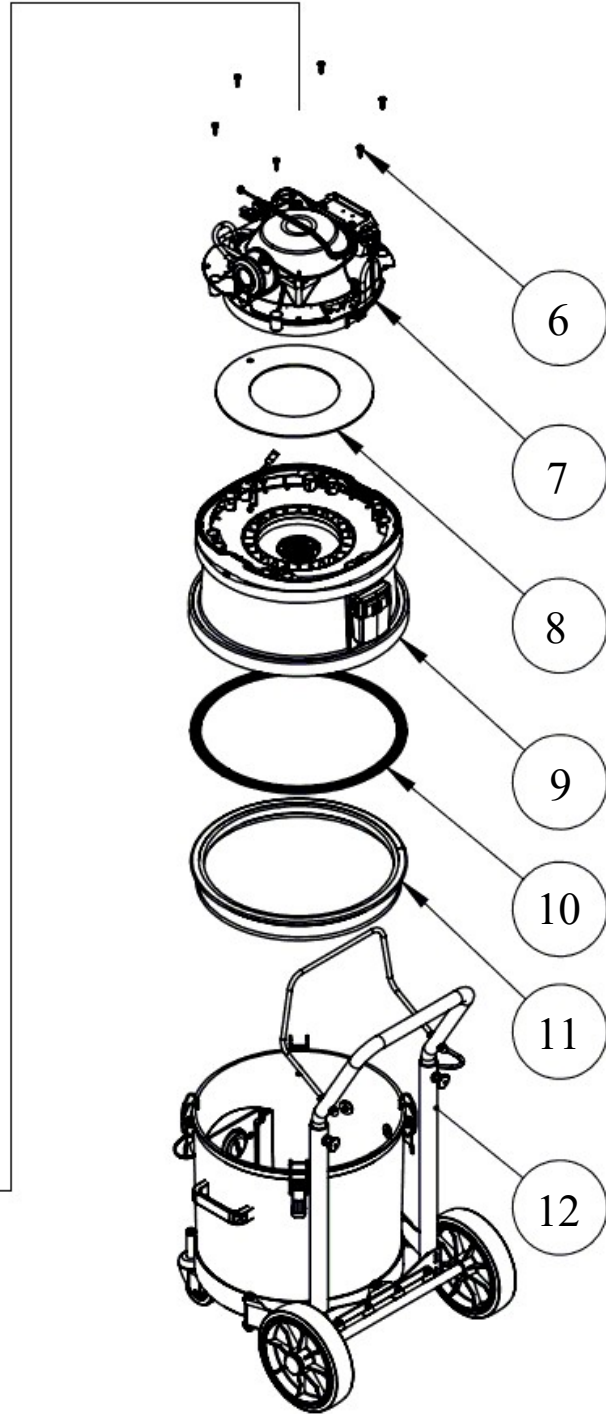

Bona[®]

BONA DCS25

BONA AB

Assembly diagram

BONA DCS25

BONA AB		Assembly diagram		BONA DCS25
Pos.		DESCRIPTION	QTY	VARE/ITEM No.
1		Plastitescrew 5 x 20mm	4	
2		Top handle	1	
3		Gasket	1	
4		Plastitescrew 5 x 20mm	4	
5		See: Power Head Top	-	
6		Plastitescrew 5 x 20mm	6	
7		See: Power Head Lower part	-	
8		Gasket	1	
9		See: Filter/motor base	-	
10		Gasket	1	
11		Membrane filter	1	
12		See: Container base	-	

BONA AB

Spare parts: Power Head Top

BONA DCS25

BONA AB		Spare parts: Power Head Top		BONA DCS25
Pos.		DESCRIPTION	QTY	VARE/ITEM No.
1		Machine screw M3x16mm	2	
2		Cable clamp	1	
3		Cable entry	1	
4		Mains cord Schuko plug, 8.00 m	1	
5		Collector ring	1	
6		Seal / Gasket	1	
7		Power Socket – Schuko	1	
8		Tapping screw M4.2 x 19	4	
9		Y-split - earthing	1	
10		Wire set	1	
11		Plastitescrew 5 x 20mm	2	
12		Switch	1	
13		Switch red light	1	
14			1	
15		Plastitescrew 2.9 x 19	1	
16		Terminal block/3	1	
17		Black Power Head top	1	
18		Foam Block	1	

BONA AB

Spare Parts: Filter/motor base

BONA DCS25

BONA AB		Spare Parts: Filter/motor base		BONA DCS25
Pos.		DESCRIPTION	QTY.	VARE/ITEM NO.
1		Plastitescrew 5 x 20mm	6	
2		Air guide ring	1	
3		Hexagon bolt M6x100mm	1	
4		Plastite screw 4.2 x 24mm SP	2	
5		Adapterring, compl.	1	
6		Chok Valve	1	
7		Stainless washer 18x6,4x1,6	1	
8		M6 Nut	1	
9		Distance piece, D.15/d.6mm x 30mm, flat	2	
10		M6 washer D.24 x 1mm	1	
11		Seal / Gasket D.25	1	
12		HEPA-filter	1	
13		Gasket	1	
14		M6 Nut	1	
15		Washer Ø100	1	
16		Fingerscrew	1	