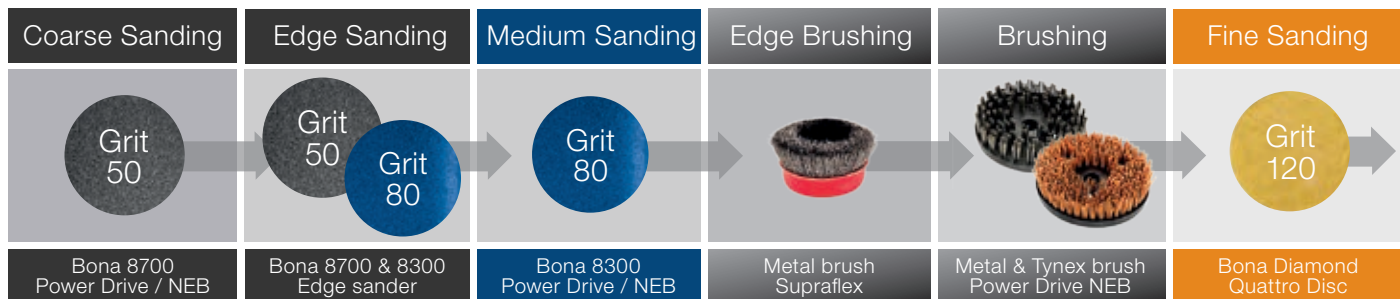

1 tool, 3 possibilities

Bona Power Drive NEB is a highly versatile disc. It can be used for traditional sanding down to the bare wood as well as wire brushing by simply changing the tool.

Brush for creative effects

Use with Bona's new Metal brush attachments to create texture and unique 2-dimensional colour effects. When used with any type of surface treatment, from pigment oils to matt finishes, outstanding effects can be achieved.

Switch with a simple click

With its simple, innovative click mount attachment, changing from brushing to abrading or bare wood sanding couldn't be quicker or easier.

Unique drive

The cog wheel design of Bona Power Drive NEB drives the brushes in a counter-rotating direction, brushing out the soft wood between the grain.

Compatible with Bona Power Drive

The spur gear for the Bona Power Drive NEB is sold separately, and is not necessary if you already have a Bona Power Drive.

Easy sanding and brushing steps

For best results, Bona recommends the following steps for sanding and brushing: